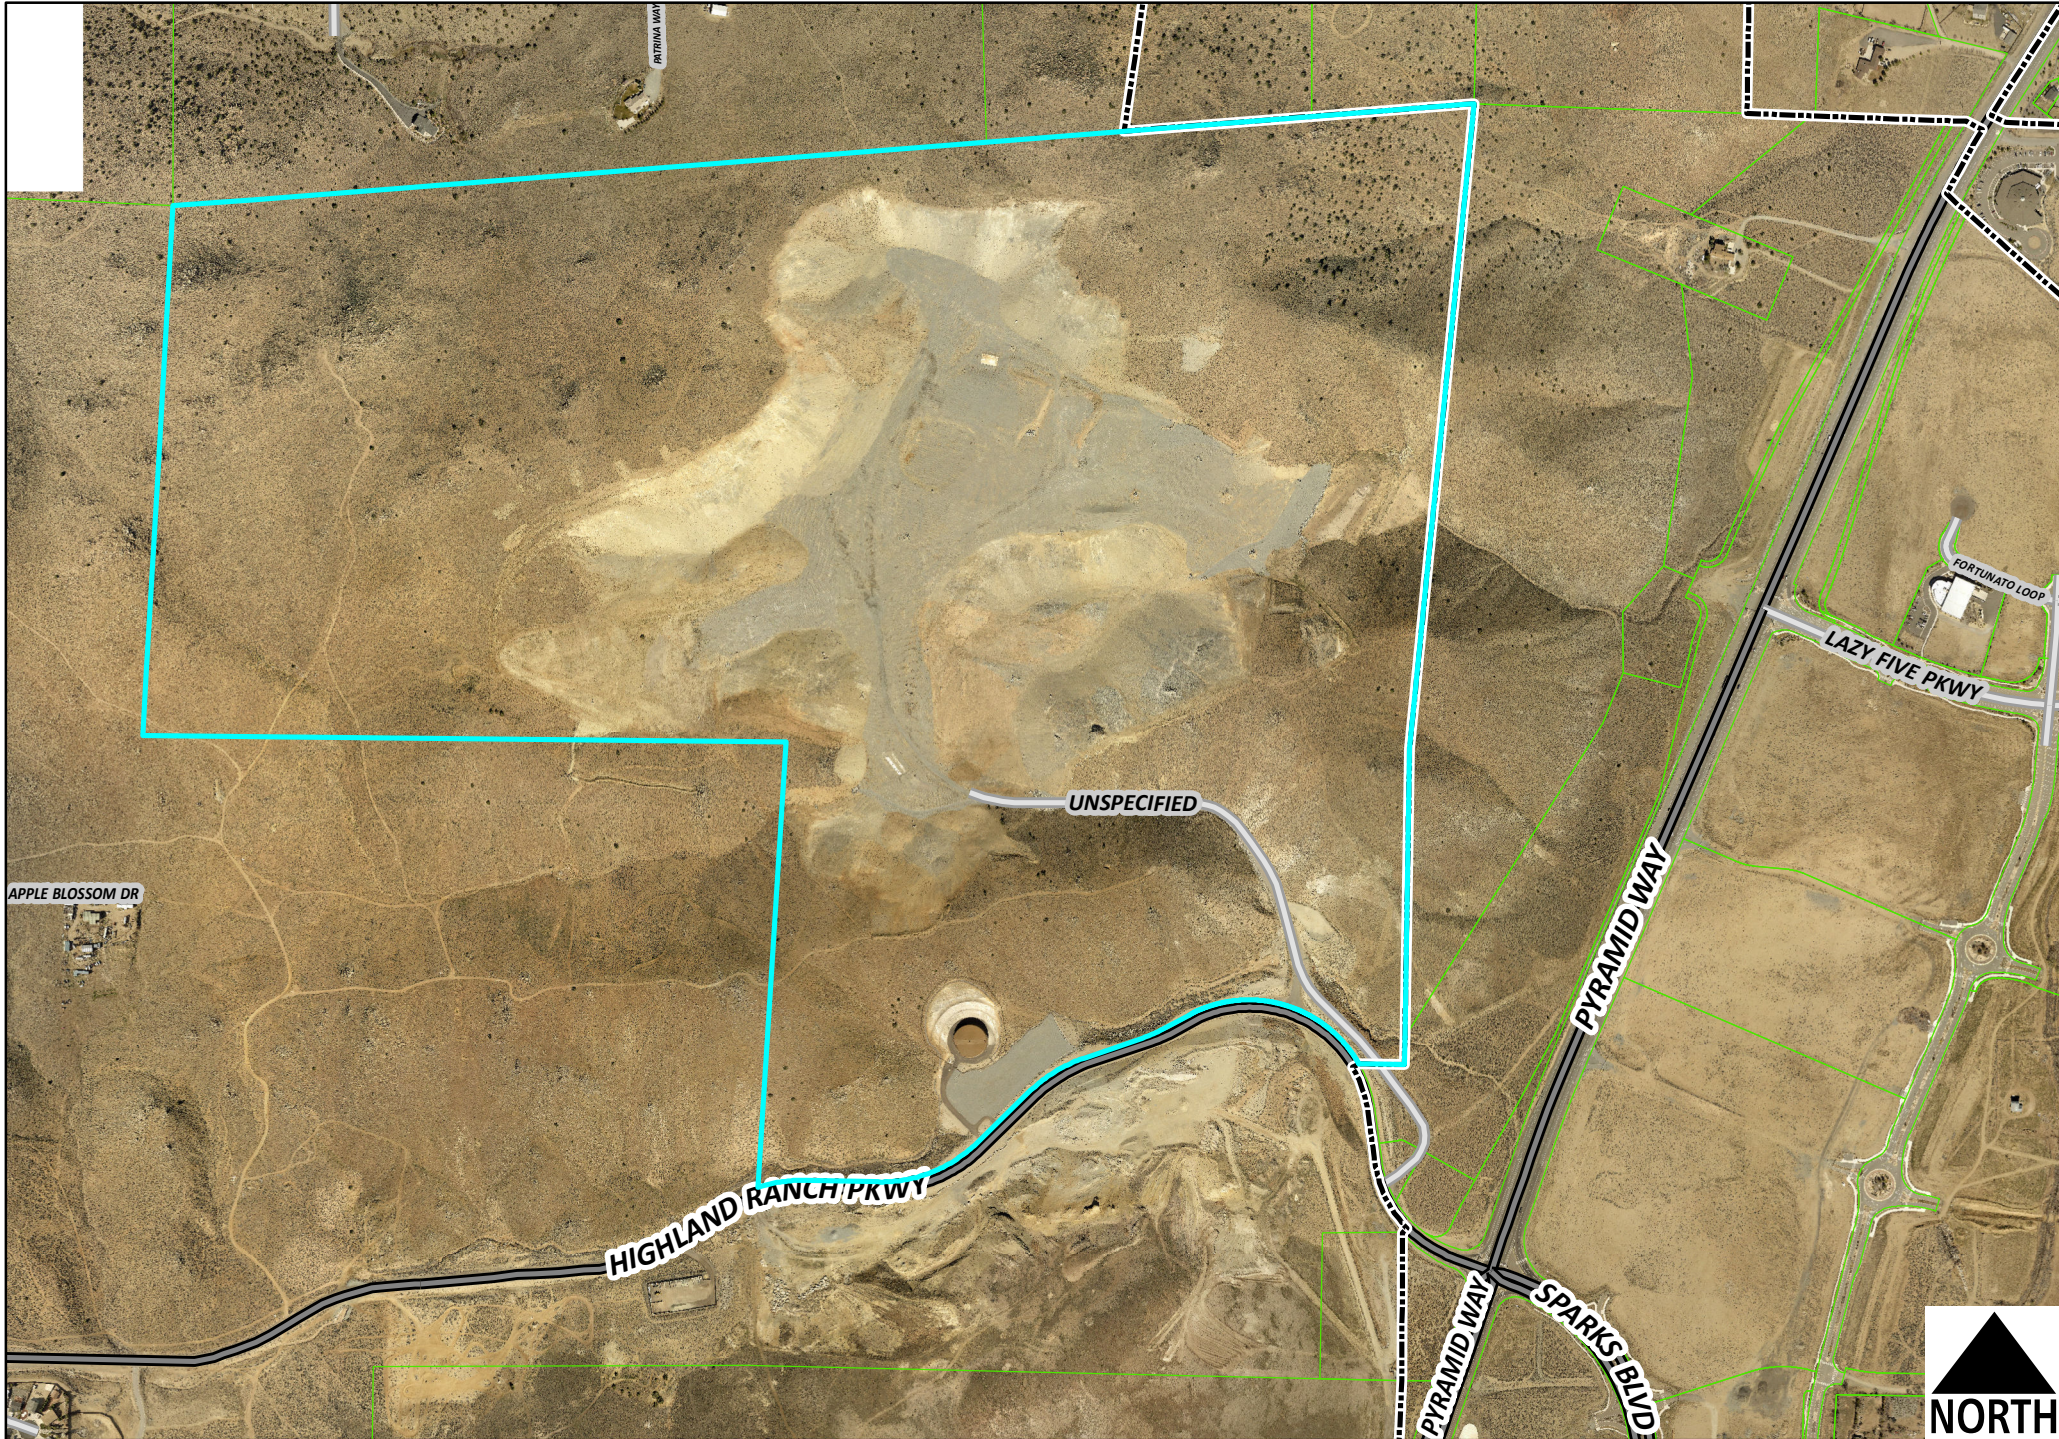

# Vicinity Map PCN16050

Exhibit A

**Legend**

- A-40
- C2
- PF
- NUD
- PD
- City Boundary

Subject Parcel

HIGHLAND RANCH PKWY

PYRAMID WAY

PYRAMID WAY

PYRAMID WAY

SPARKS BLVD

DAVID ALLEN PKWY

KILEY PKWY

KILEY PKWY

**PCN160050**  
**Existing Zoning**

Exhibit E

# Legend

- SF-6
- A-40
- C2
- PF
- NUD
- PD
- City Boundary

Subject Parcel

HIGHLAND RANCH PKWY

PYRAMID WAY

PYRAMID WAY

PYRAMID WAY

PYRAMID WAY